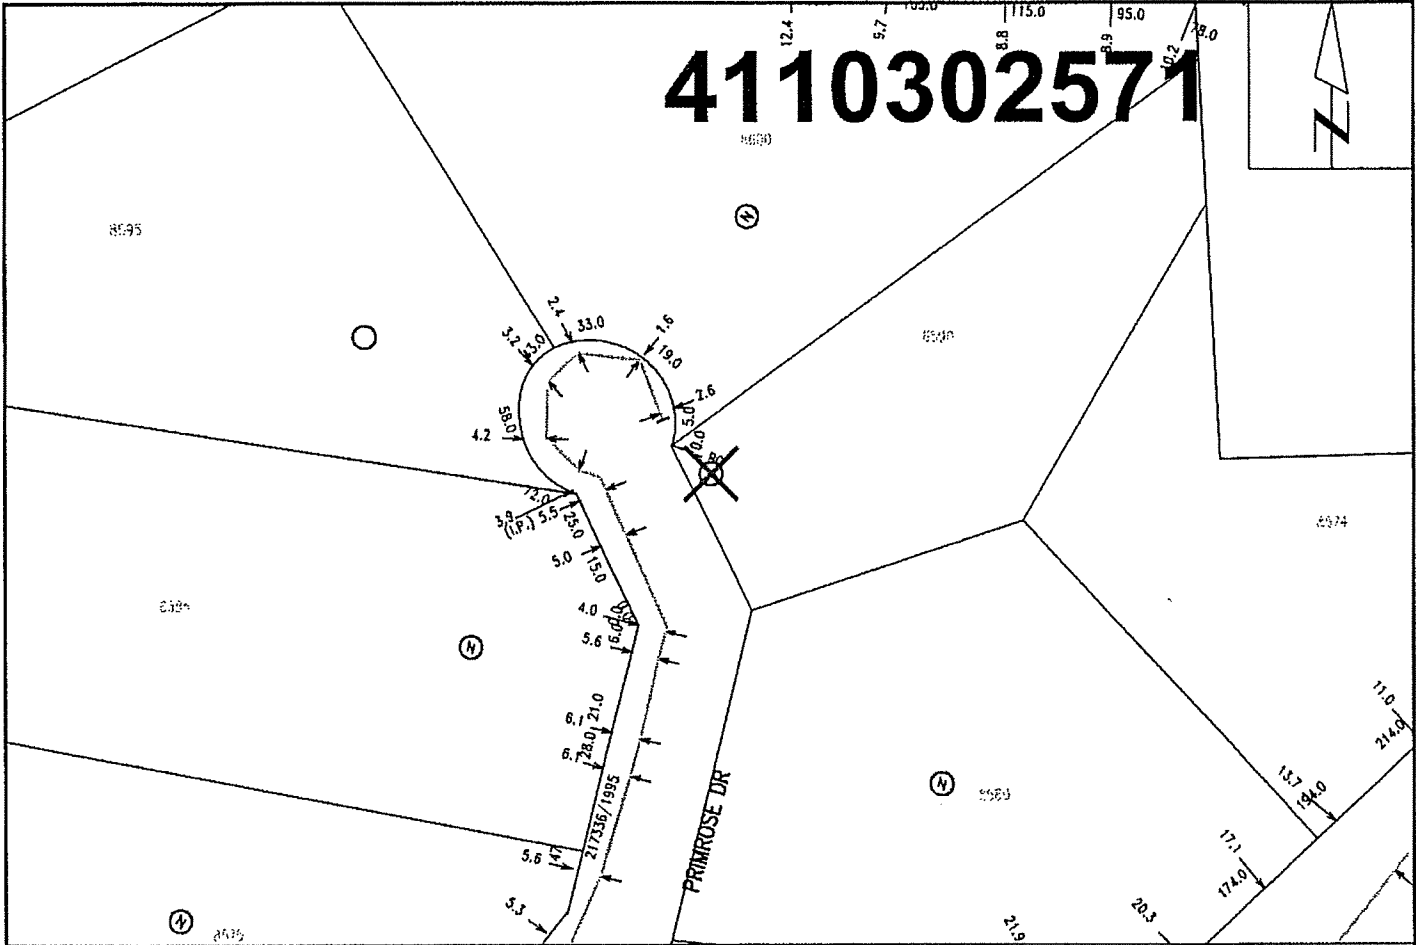

4110302571

Nearest Intersection: Grand View Dr and Primrose Dr.
Distance from lot to intersection is 198 meters (75 degrees South of West).
View Scale: 1:1000

8590 Primrose Dr, Chilliwack		
Order #: 31009332	Prem #: 10090712	City Limits: Chilliwack
X: 1291305856.00	Y: 468425120.00	2018/07/09